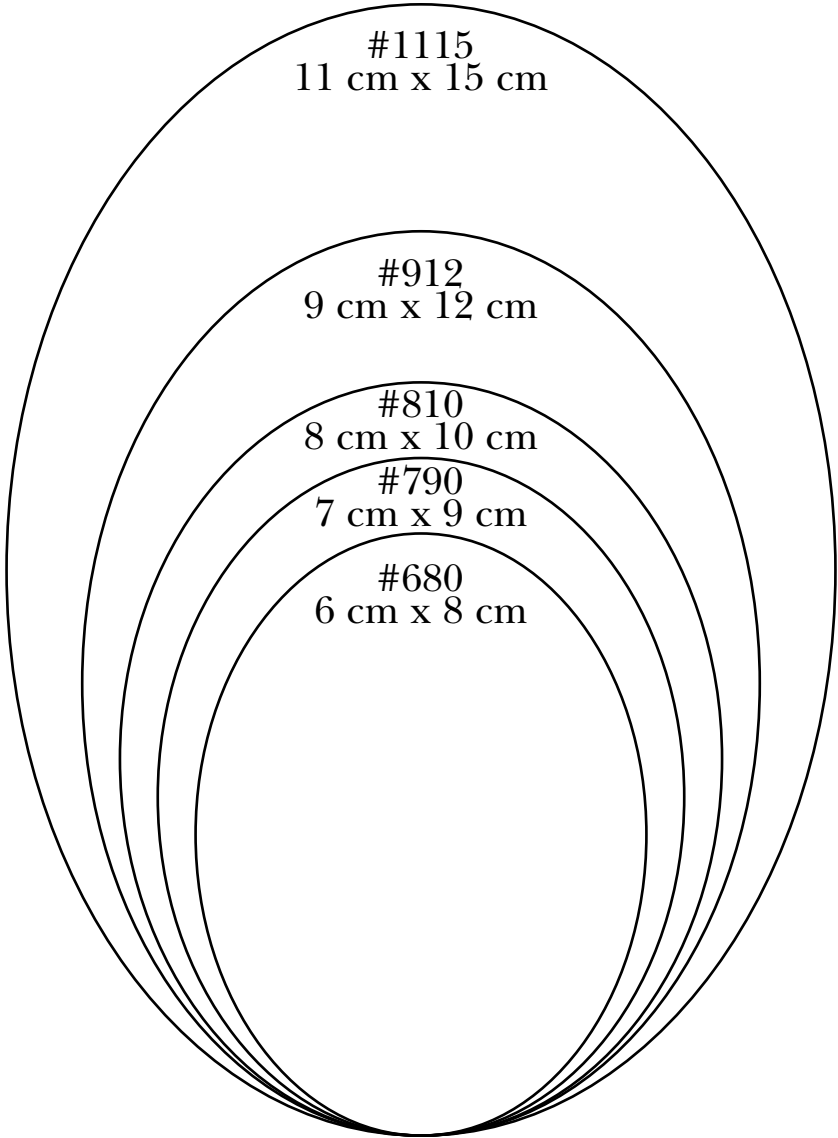

PSM

#81
8" x 10"

Rectangular

#57
5" x 7"

#45
4" x 5 ¹/₁₆"

#34
2 ¹⁵/₁₆" x 3 ¹⁵/₁₆"

#23
2 ¹/₄" x 3"

Heart-shaped & circular

#66
5 ⁷/₈" x 6 ¹/₈"

#44
3 ⁷/₈" x 3 ⁷/₈"

#40
3 ¹⁵/₁₆"

#30
2 ⁷/₈"

PSM

Oval Slim

#10
8" x 10"

#7
5" x 7"

#1
4 1/4" x 6"

#2
3 3/4" x 5"

#3
3 1/4" x 4 1/4"

#4
2 5/8" x 3 3/8"

#5
2 1/4" x 2 3/4"

Oval metric

PSM

#81
8" x 10"

Rectangular Slim

#57
5" x 7"

#45
4" x 5"

#34
 $3 \frac{3}{16}$ " x $3 \frac{15}{16}$ "

#23
 $2 \frac{3}{8}$ " x $3 \frac{1}{8}$ "

PSM

Heart-shaped Slim