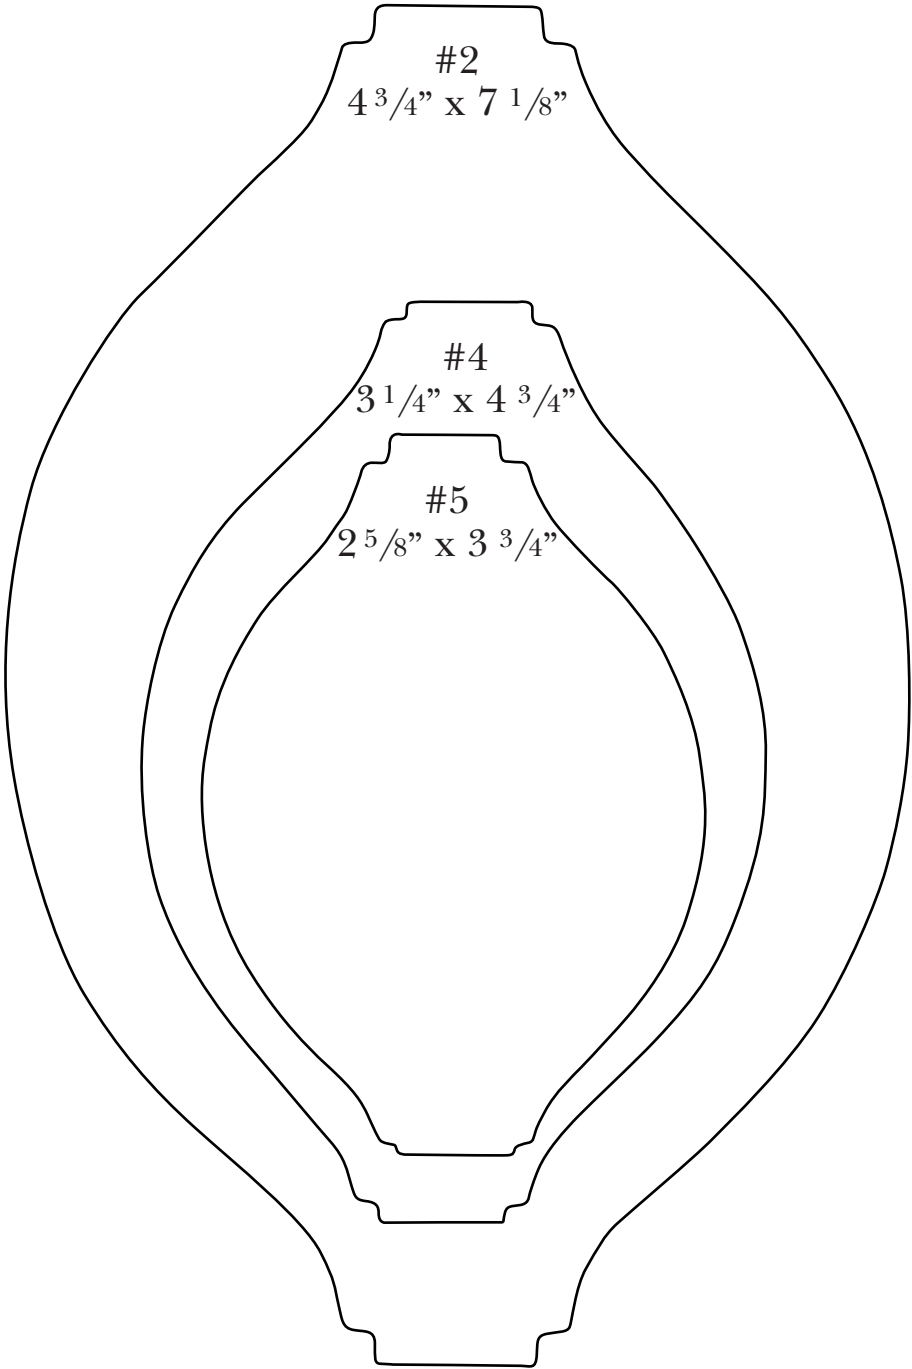

Dedo collection

Open frames