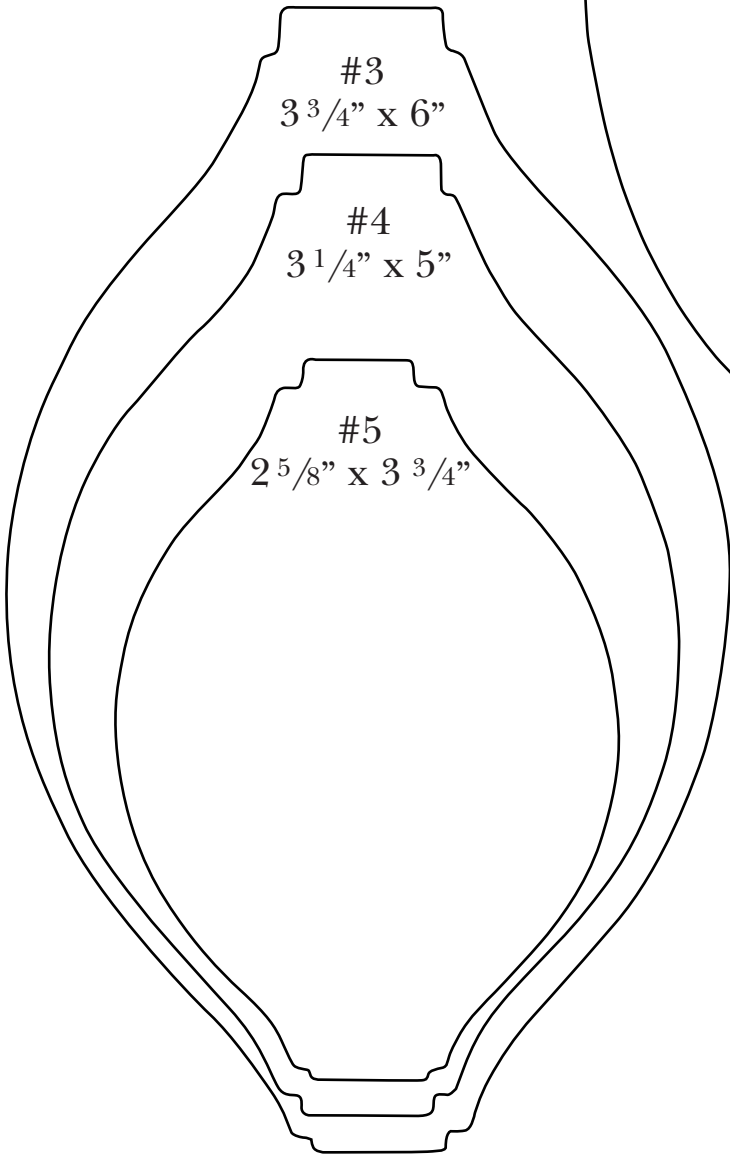

### Bronze

(2015)

**Attention**

Please be advised, that a "Print Out" of these templates "May Not" actually reflect the exact size.

*Dedo collection*

*Open frames*

*Dedo collection*

*Ribbon frames*

*Dedo collection*

*Lift covered frames*

*Slide covered frames*

*Satinado collection*

---

PSM

*Isabella collection*

#44  
4 1/4" x 4 1/4"

#1  
4 7/8" x 6 5/8"

#2  
4 7/16" x 5 3/4"

#3  
3 13/16" x 4 7/8"

#4  
3 5/16" x 4 1/16"

*Open frames*

PSM

*Isabella collection*

*Covered frames*